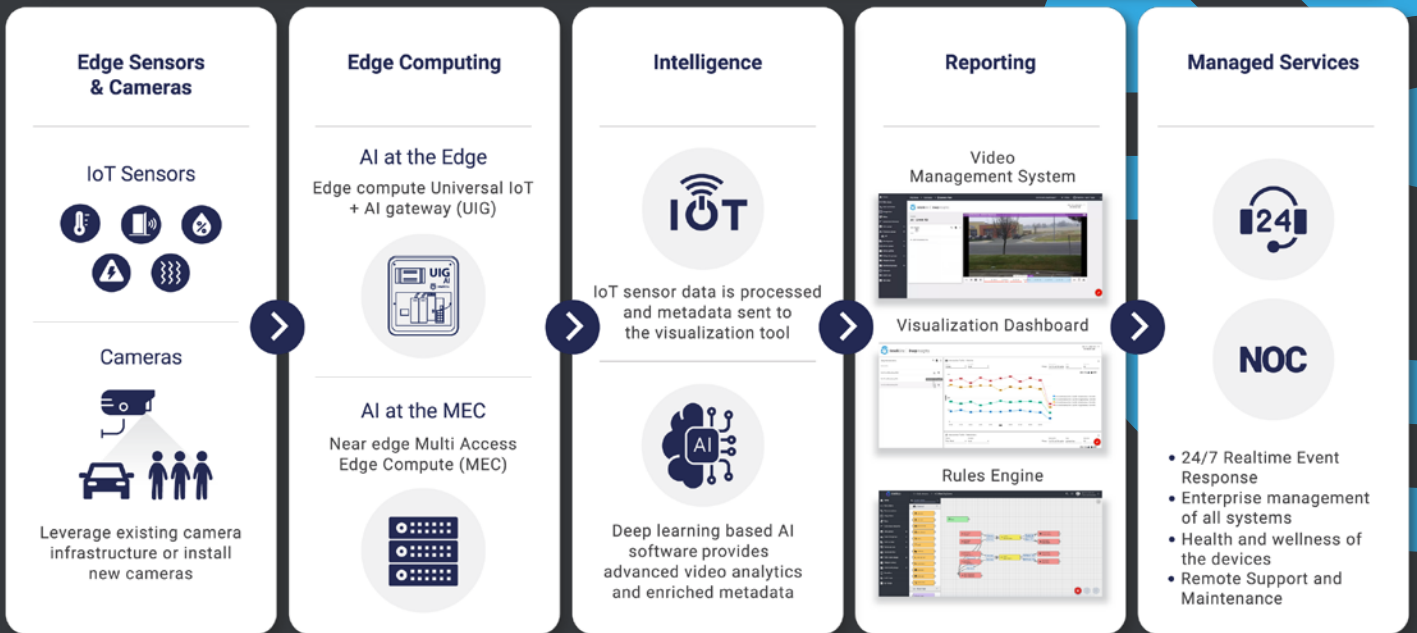

SOLUTION

IntelliSite's SCaaS™ for Intelligent Transportation uses proprietary IoT and AI technology to efficiently and cost-effectively decrease accidents, traffic congestion, and greenhouse gas emissions. Traffic must be ingested, analyzed, and acted upon in real-time to make Smart Transportation a reality. SCaaS for Intelligent Transportation runs data connection, ingestion, and enrichment on the edge, in real-time. Our solution provides valuable insights for the development and management of resource allocation, policy recommendation, and enforcement methodologies.

FOOT TRAFFIC MONITORING

VEHICLE TRAFFIC MONITORING
(quantity, type, and direction)

DETECT NEAR HIT ACCIDENTS

PASSING VEHICLE STOPPED
IN CROSSWALK

WAITING TO CROSS
PEDESTRIAN COUNT

CROSSWALK SAFETY SOLUTION BUNDLE

THE MOST COMPLETE SOLUTION

MAKING SMART COMMUNITIES AFFORDABLE

IntelliSite's unique offer of "Smart Community as a Service" (SCaaS) enables cities and municipalities to benefit from our technology with an affordable monthly fee. SCaaS eliminates the initial capital expenditure and combines the cost of the all the solution components: